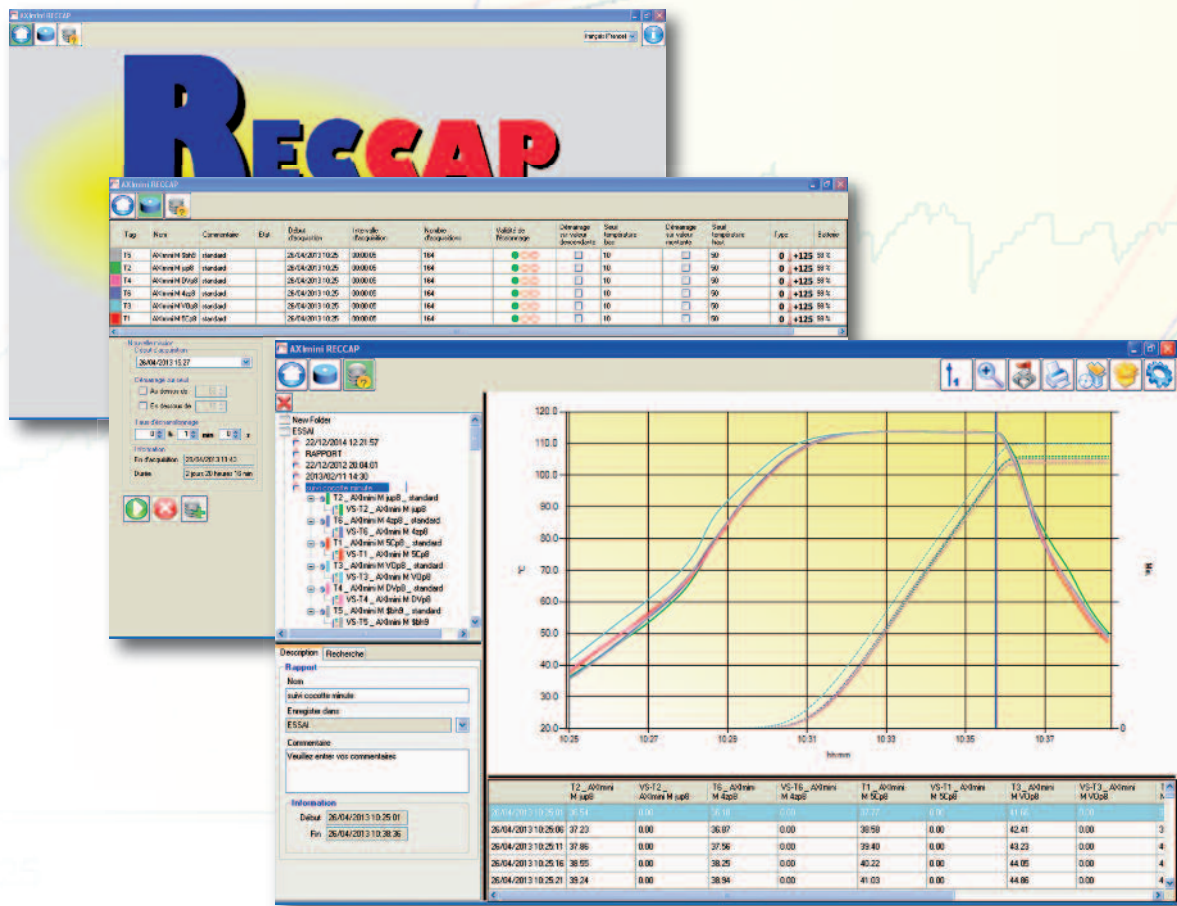

RECCAP Standard / AXImini

Get the most from your sensors' potential

- The "Must" in secured data
- The most user-friendly "Quality" software
- The widest processing possibilities

SECURED

RECCAP Standard / AXImini

Get the most from your sensors' potential

Performances

Cost-effective

One single piece of software for all your AXIminis.

SQL database with crash-proof server-based search function

F₀, P₀, cook value calculations with settable coefficients

Dynamic multilingual (French, English, German)

Calibration alert management

Advanced graphical analysis

3 export formats

Word, Excel, pdf

Specificities

"Open" license from 1 to 999 sensors

3 levels of comments per recording

with save function for enhanced data utilization

Automatic reporting

Development options

Communication with other

sensor types (see with us)

Several other performance levels

Pro, Expert, 21 CFR